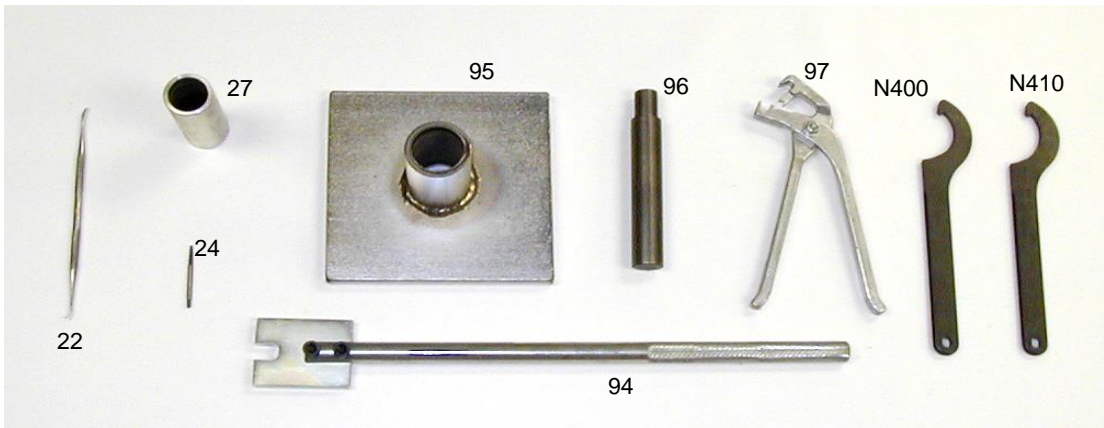

SEAL TOOLS

OTHER RACK & PINION TOOLS

DIAGRAM NO	AS REF	DESCRIPTION	NEW PRODUCT NO
22	AS14284	Seal pick	40850375
24	AS14285	Extractor for roll pined locked tie rods	40853539
27	AS14286	Dust seal installer	40850376
94	AS14287	No Longer Available	TBA
95	AS14288	Base plate for removal of Ford mounting bush	TBA
96	AS14289	Driver for removal of Ford mounting bush	40850377
97	AS14290	Boot clamp pliers	TBA
N400	AS14291	Nissan casting tool, 50mm	TBA
N410	AS14292	Nissan casting tool, 55mm	40850378