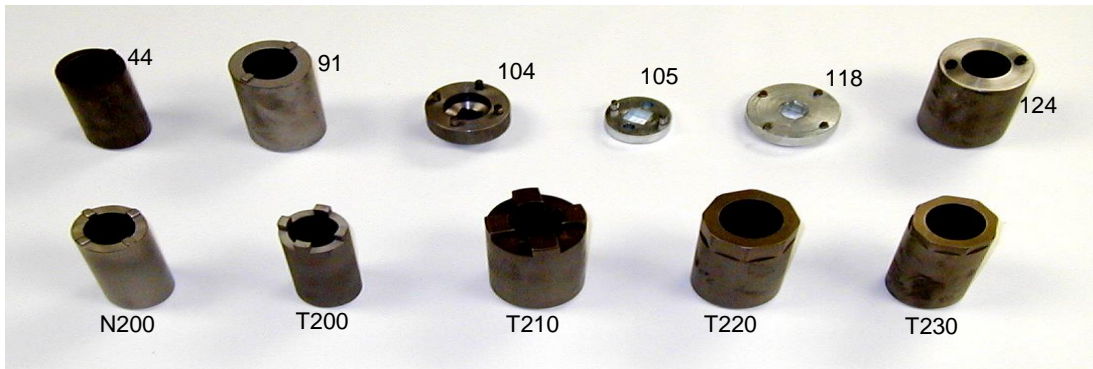

BULKHEAD TOOLS

DIAGRAM NO	AS REF	DESCRIPTION	NEW PRODUCT NO
44	AS14261	TRW, CAM wire stay bulkhead tool	40850365
91	AS14262	Early CI Ford bulkhead tool, screw type	TBA
104	AS14263	Late Ford bulkhead tool, screw type	40850366
105	AS14264	Chrysler LH bulkhead tool	40850367
N200	AS14265	Nissan bulkhead tool	TBA
T200	AS16112	Camry, Avalon, Lexus, Corolla, 1984-88, bulkhead tool	40850421
T210	AS14266	Toyota bulkhead tool	TBA
T220	AS14267	Toyota bulkhead tool	TBA
T230	AS14268	Toyota bulkhead tool	TBA
118	AS15904	Dodge Ram, Durango, Jeep Liberty, 1997 on - see picture no 104	TBA
124	AS16113	No Longer Available	TBA