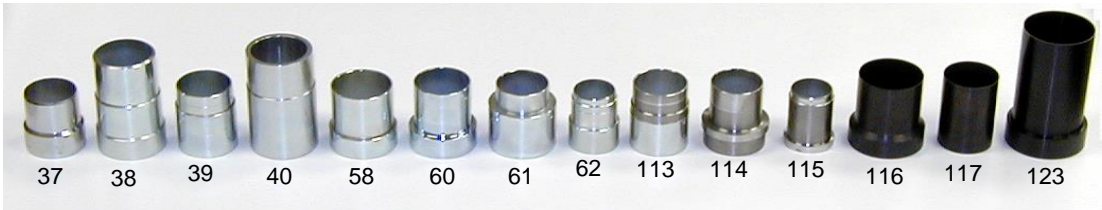

TEFLON RING RESIZERS

DIAGRAM NO	AS REF	DESCRIPTION	NEW PRODUCT NO
37	AS14244	TRW, CAM and Ford piston, 1.495" I/D	40850354
38	AS14245	Cast iron Ford pinion and piston, 1.625" I/D	TBA
39	AS14246	Ford pinion, 1.515" I/D	TBA
40	AS14247	Ford, TRW, CAM piston, 1.625" I/D	40850355
58	AS14248	GM Saginaw piston, 1.682" I/D	TBA
60	AS14250	Chrysler, GM Saginaw piston, 1.570" I/D	TBA
61	AS14251	Saginaw pinion, 1.470" I/D	40850356
62	AS14252	TRW, CAM small bore pinion, 1.180" I/D	40850357
113	AS15899	Dodge Ram, Durango, Jeep Liberty, 1997on - see picture no 37	TBA
114	AS15900	Saginaw Magnasteer - see picture no 59	TBA
115	AS15901	Chrysler LHD - see picture no 62	40850403
116	AS15902	Silverado - see picture no 60	TBA
117	AS15903	Toyota, Lexus - see picture no 37	40850404
123	AS16109	Envoy power piston	TBA