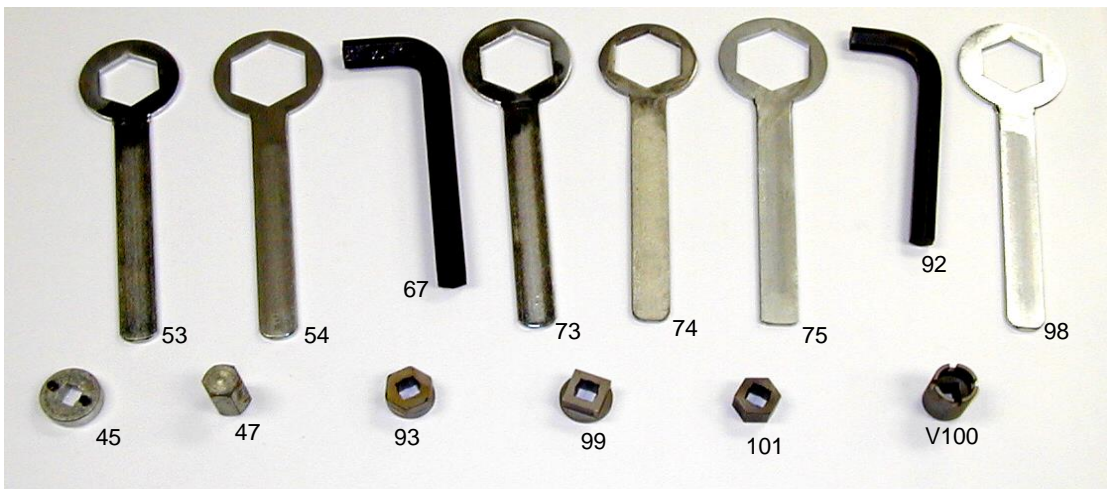

JAM NUT TOOLS

DIAGRAM NO	AS REF	DESCRIPTION	NEW PRODUCT NO
45	AS14269	Rack jam nut tool, cast iron, Ford	TBA
47	AS14270	Rack jam nut tool, 7/8"	TBA
53	AS14271	Lock wrench nut, 1 9/16"	40850368
54	AS14272	Lock wrench nut, 2"	40850369
67	AS14273	Rack jam nut tool, 3/4"	TBA
73	AS14274	Lock nut wrench, 1 3/4"	TBA
74	AS14275	Lock nut wrench, 1 7/8"	40850370
75	AS14276	Lock nut wrench, 1 15/16"	TBA
92	AS14277	Rack jam nut tool, 5/8"	TBA
V100	AS14278	Volvo jam nut tool	40850371
93	AS14279	Volvo, Chrysler jam nut tool, 1.110"	40850372
98	AS14280	Lock nut wrench, 43mm	40850373
99	AS14281	TRW, CAM square jam nut tool, 0.935"	TBA
101	AS14282	TRW, CAM, Nissan, jam nut tool, 1.035"	40850374